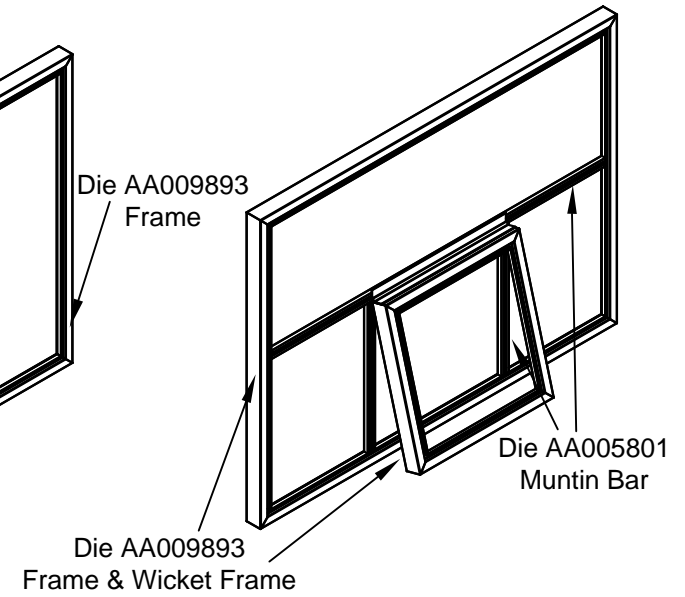

**SCC1 Sliding Wicket Screen**  
**SCC2 (wicket each end)**

**SCC3 Casement Screen**

**SCC5 Hopper Screen**

**SCC6 Hinged Wicket Screen**

**SCC7 Hinged Double Wicket Screen**

**SCC8 Full Width Hinged Wicket Screen**

**SCC9 Full Height Hinged Wicket Screen**  
(left, right or center)

**SCC10 Full Wicket Screen**  
(hinged left, right or top)

Profiles AA005801 & AA009893 are both used in SCC7, SCC8, SCC9 and SCC10