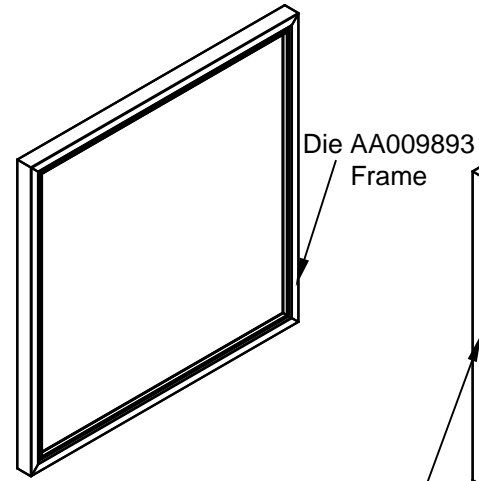

**SCC1 Sliding Wicket Screen**  
**SCC2 (wicket each end)**

**SCC3 Casement Screen**

**SCC5 Hopper Screen**

**SCC6 Hinged Wicket Screen**

**SCC7 Hinged Double Wicket Screen**

**SCC8 Full Width Hinged Wicket Screen**

**SCC9 Full Height Hinged Wicket Screen**  
(left, right or center)

**SCC10 Full Wicket Screen**  
(hinged left, right or top)

Profiles AA005801 & AA009893 are both used in SCC7, SCC8, SCC9 and SCC10