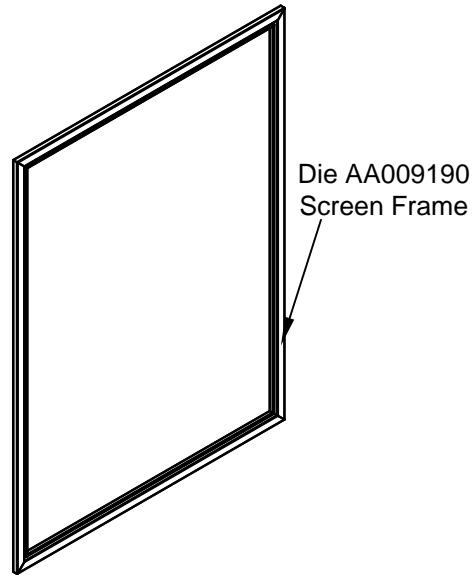

**SCC1 Sliding Wicket Screen**  
**SCC2 (wicket each end)**

**SCC3 Casement Screen**

**SCC5 Hopper Screen**

**SCC6 Hinged Wicket Screen**

**SCC7 Hinged Double Wicket Screen**

**SCC8 Full Width Hinged Wicket Screen**

**SCC9 Full Height Hinged Wicket Screen**  
(left, right or center)

**SCC10 Full Wicket Screen**  
(hinged left, right or top)

Profiles AA005801 & AA009893 are both used in SCC7, SCC8, SCC9 and SCC10