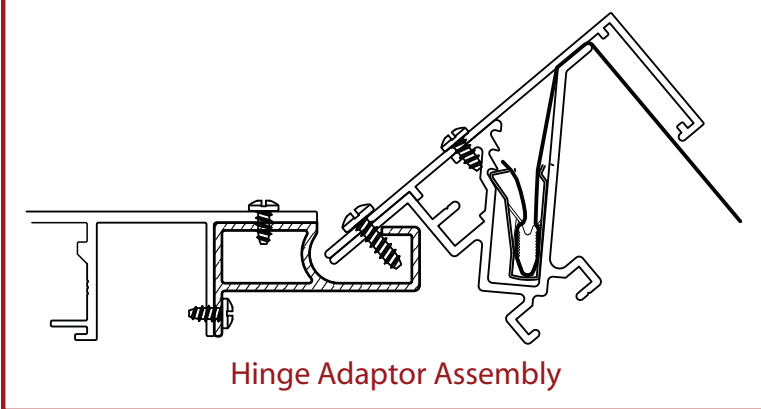

Description	Part Number
Tension Tool	OPCTS

Description	Part Number
Corner Bracket (1 - 1/2in. Frame) 100 sets	OPCT150CTS

Description	Part Number
Socket Screw - Closure 1000 pcs.	OPCTSS

Description	Part Number
Socket Screw - Hinge (#10x5/8in./15.88mm pan head) 1000 pcs.	OPCT75S

Description	Part Number
Joiner Bracket (2 per joint) 20 sets	OPCT3FJB

Description	Part Number
Joiner Bracket (2 per joint) 20 sets	OPCT3FBJR

Signtech Extrusions & Components

Frameless (Bleed) Assembly

THE *Loxscreen* COMPANY, INC.