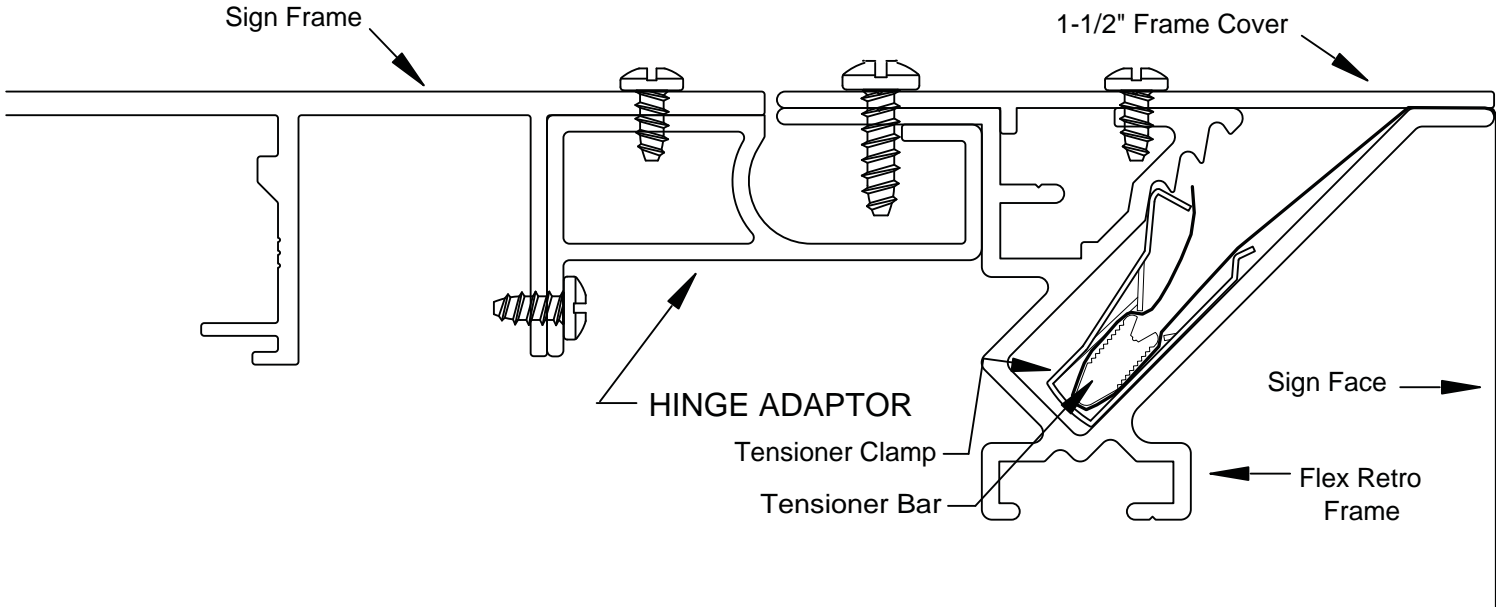

Description	Part Number
Corner Bracket (2 per corner) 100 sets	OPCT3FCB

Description	Part Number
Frame Support Jr. 1 - 1/2in. CTS Frame 50 pcs.	OPCTFSJRP

Description	Part Number
Corner Bracket (2 per corner) 100 sets	OPCT3FCBJR

Description	Part Number
Tension Tool	OPCTS

Description	Part Number
Corner Bracket (1 - 1/2in. Frame) 100 sets	OPCT150CTS

Description	Part Number
Socket Screw - Closure 1000 pcs.	OPCTSS

Description	Part Number
Socket Screw - Hinge (#10x5/8in./15.88mm pan head) 1000 pcs.	OPCT75S

Description	Part Number
Joiner Bracket (2 per joint) 20 sets	OPCT3FJB

Description	Part Number
Joiner Bracket (2 per joint) 20 sets	OPCT3FBJR

Signtech Extrusions & Components

Frameless (Bleed) Assembly

THE *Loxscreen* COMPANY, INC.