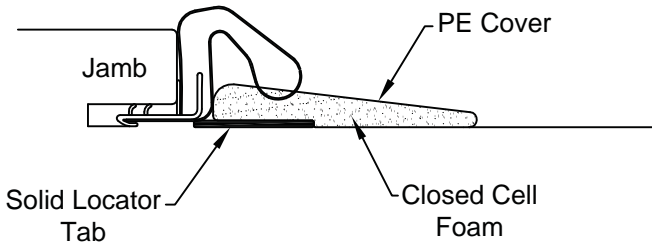

“The Locator” Corner Pad...
gives new meaning to sealing out the elements!

Features:

- High performance closed-cell foam for long term durability. No “wicking” of water like other products.
- High performance polyethylene surface to provide easy door closure.
- Packaged 2000 pieces per carton.
- Freight prepaid for shipments exceeding $3000.

Color
Bronze
Beige
White