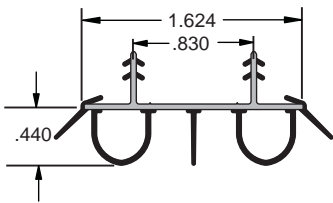

V-2318 Kerf Mount Bulb Sweep with 1-5/8" Notch
Colors: Beige (BE), Chocolate Brown (CB)
50 pcs/ctn   1000 pcs/skid

Freight: Prepaid for shipments over $3000.

NOTE: Other sizes and colors available upon request.
Pricing may vary for Canadian market.

Quoted prices are good for sixty (60) days

Orders based on this price list are subject to Loxcreen's Terms and Conditions.