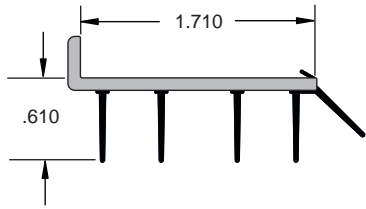

Colors: Bronze, White, Beige
Material: Polyethylene clad urethane foam
Kerf Width: .125"
Kerf Height: .438"

Other sizes available upon request
LIFETIME WARRANTY
Fire rated for 20 minute wood frames
and 90 minute steel frames.

LoxSeal 9928 High Performance Weatherstrip

The Extended Reach Weatherstrip

Packaging: 37", 81", 85", 97" - 100 pieces/carton 24 cartons/skid 2400 pieces/skid
Freight: Prepaid for shipments exceeding \$3000 in the lower 48 States.
Prepaid to Canada for shipments exceeding \$5000.
Pricing may vary for Canadian market.

Colors: Bronze, White, Beige
Material: Polyethylene clad urethane foam
Kerf Width: .125"
Kerf Height: .438"
Rabbit Depth: 2.125"

Other sizes available upon request
LIFETIME WARRANTY

V-5721 Staple on Fin Sweep
Color: Chocolate Brown (CB)
 50 pcs/ctn 1050 pcs/skid