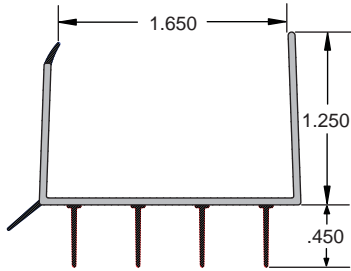

Colors: Bronze, White, Beige
Material: Polyethylene clad urethane foam
Kerf Width: .125"
Kerf Height: .438"

Other sizes available upon request
LIFETIME WARRANTY
Fire rated for 20 minute wood frames
and 90 minute steel frames.

LoxSeal 9928 High Performance Weatherstrip

The Extended Reach Weatherstrip

Packaging: 37", 81", 85", 97" - 100 pieces/carton 24 cartons/skid 2400 pieces/skid
Freight: Prepaid for shipments exceeding \$3000 in the lower 48 States.
Prepaid to Canada for shipments exceeding \$5000.
Pricing may vary for Canadian market.

Colors: Bronze, White, Beige
Material: Polyethylene clad urethane foam
Kerf Width: .125"
Kerf Height: .438"
Rabbit Depth: 2.125"

Other sizes available upon request
LIFETIME WARRANTY

V-5721 Staple on Fin Sweep
Color: Chocolate Brown (CB)
 50 pcs/ctn 1050 pcs/skid