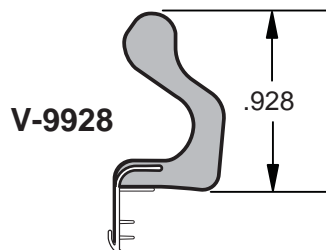


LOXCREEN

WEATHERSEALS

LoxSeal 9650 High Performance Weatherstrip

Featuring our Multi-Point Contact (MPC) Design

Packaging: 37", 81", 85", 97" - 125 pieces/carton 24 cartons/skid 3000 pieces/skid
Freight: Prepaid for shipments exceeding \$3000 in the lower 48 States.
Prepaid to Canada for shipments exceeding \$5000.
Pricing may vary for Canadian market.

Colors: Bronze, White, Beige
Material: Polyethylene clad urethane foam
Kerf Width: .125"
Kerf Height: .438"

Other sizes available upon request
LIFETIME WARRANTY
Fire rated for 20 minute wood frames
and 90 minute steel frames.

LoxSeal 9928 High Performance Weatherstrip

The Extended Reach Weatherstrip

Packaging: 37", 81", 85", 97" - 100 pieces/carton 24 cartons/skid 2400 pieces/skid
Freight: Prepaid for shipments exceeding \$3000 in the lower 48 States.
Prepaid to Canada for shipments exceeding \$5000.
Pricing may vary for Canadian market.