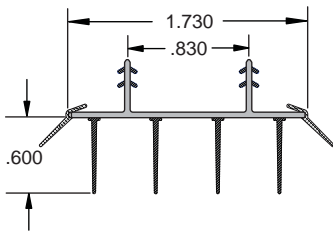

V-1996 Kerf Mount 4 Fin Sweep with 1-5/8" Notch
Colors: Beige (BE), Chocolate Brown (CB)
50 pcs/ctn   1000 pcs/skid