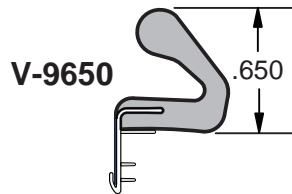


LOXCREEN

WEATHERSEALS

LoxSeal 9650 High Performance Weatherstrip

Featuring our Multi-Point Contact (MPC) Design

Packaging: 37", 81", 85", 97" - 125 pieces/carton 24 cartons/skid 3000 pieces/skid
Freight: Prepaid for shipments exceeding \$3000 in the lower 48 States.
Prepaid to Canada for shipments exceeding \$5000.
Pricing may vary for Canadian market.

Colors: Bronze, White, Beige
Material: Polyethylene clad urethane foam
Kerf Width: .125"
Kerf Height: .438"

Other sizes available upon request
LIFETIME WARRANTY
Fire rated for 20 minute wood frames
and 90 minute steel frames.

LoxSeal 9928 High Performance Weatherstrip

The Extended Reach Weatherstrip

Packaging: 37", 81", 85", 97" - 100 pieces/carton 24 cartons/skid 2400 pieces/skid
Freight: Prepaid for shipments exceeding \$3000 in the lower 48 States.
Prepaid to Canada for shipments exceeding \$5000.
Pricing may vary for Canadian market.

Colors: Bronze, White, Beige
Material: Polyethylene clad urethane foam
Kerf Width: .125"
Kerf Height: .438"
Rabbit Depth: 2.125"

Other sizes available upon request
LIFETIME WARRANTY

V-5721 Staple on Fin Sweep
Color: Chocolate Brown (CB)
 50 pcs/ctn 1050 pcs/skid